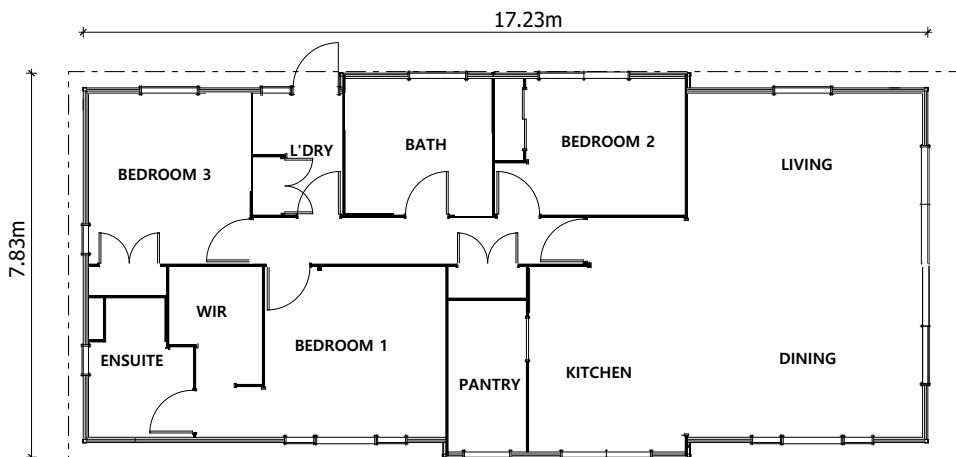

Artist Impression Only

Seaview 128m²

 3 Bedrooms  1 Living area  2 Bathrooms  Walk in Pantry  Large WIR  Separate Laundry

The Seaview features three spacious bedrooms, laundry with external access, walk-in kitchen scullery, and generous open plan living, dining, and kitchen areas. The gable pitched roofline provides a great sense of volume, further opening up the living spaces.

The bedrooms in the Seaview are at one end of the home, separating the living and sleeping areas for ultimate peace and quiet. The master bedroom comes complete with a walk in wardrobe and full ensuite. Spacious and bright, with a unique contemporary design, the Seaview is the perfect option for a small or growing family.