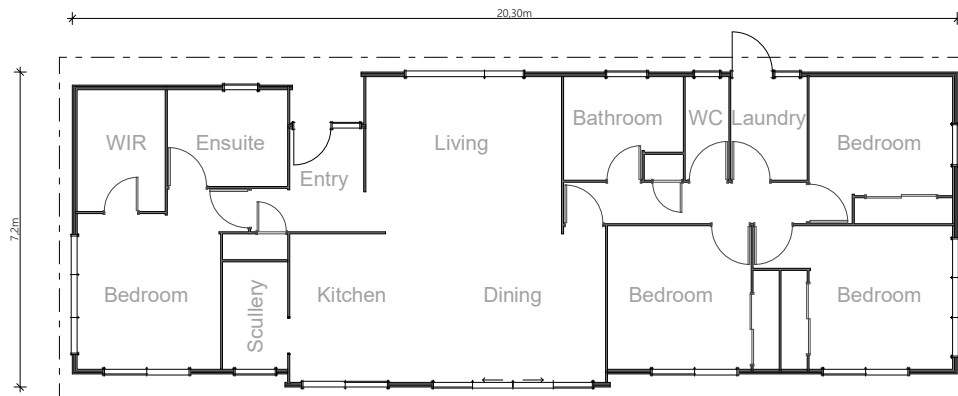

Homestead Kitset

140m²

 4 Bedrooms
  1 Living area
  2 Bathrooms
 Walk in Pantry
 WIR
 Separate Laundry

You'll be amazed at what we packed into 140m² in this four bedroom design! Open, bright and boasting a separate master with en-suite and walk in robe, this contemporary plan has everything you'd expect from a family home. A private master oasis, three additional generous bedrooms, a scullery, separate laundry, WC and large main bathroom make this design perfect for a busy household. An excellent option for a rural or urban environment, this home is just waiting for a growing family to make it their new Homestead.

Talk to the Kitset team about a Homestead for your site today!

Phone 0508 562 596 | Email info@lockwood.co.nz
lockwoodreadybuilt.co.nz/kitset

Homestead Kitset

140m²

 4 Bedrooms  1 Living area  2 Bathrooms Walk in Pantry WIR Separate Laundry