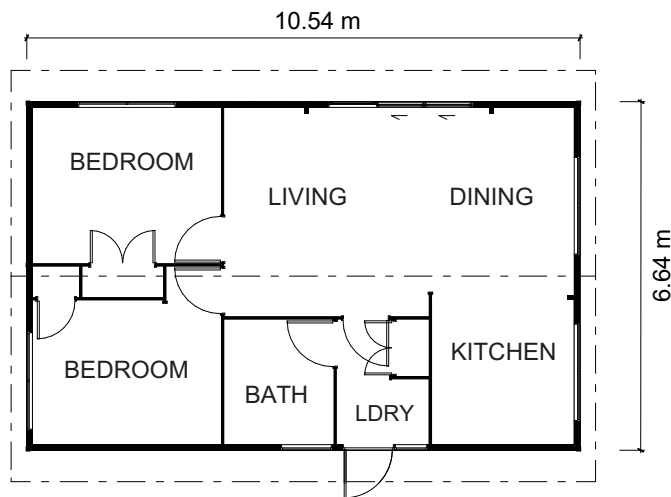

Artists Impression
Accessories and Pergola not included

Artist's Impression

Lakeview Kitset

70m²

 2 Bedrooms
  1 Living area
  1 Bathrooms
 Laundry

Mountain view, sea view, garden view? Whatever your outlook, this surprisingly spacious small home exudes warmth and character and will perfectly suit any scene. The Lakeview works equally well as a second dwelling, for first time home buyers or for bringing older family members closer to home whilst maintaining their independence.

Talk to the Kitset team about a Lakeview for your site today!

Phone 0508 562 596 | Email info@lockwood.co.nz
lockwoodreadybuilt.co.nz/kitset

Lakeview Kitset

70m²

 2 Bedrooms  1 Living area  1 Bathrooms Laundry