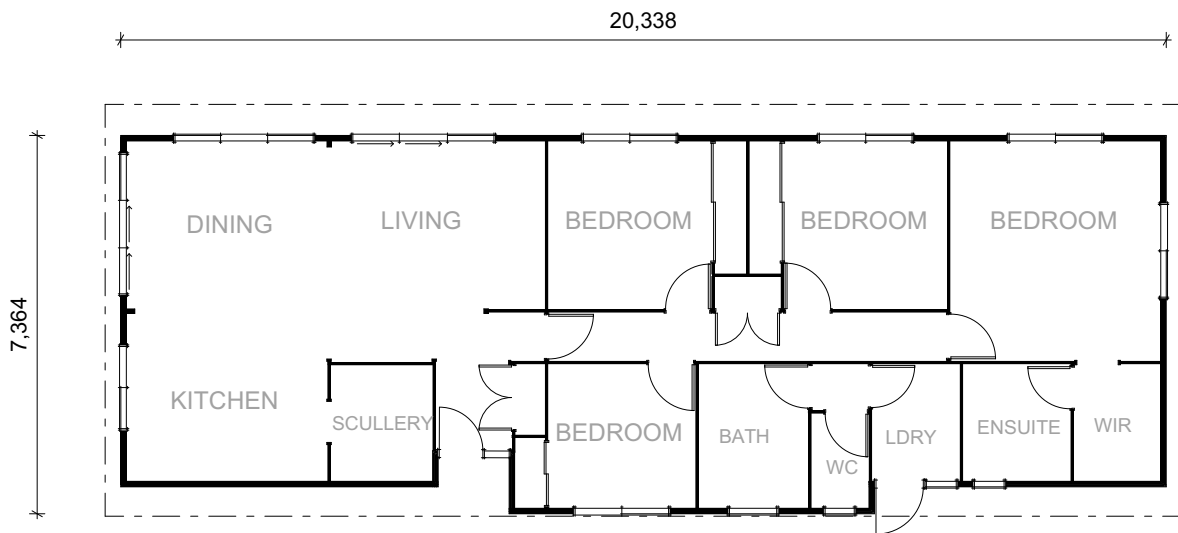

Artists Impression
Accessories not included

Riverview Kitset

142m²

 4 Bedrooms
  1 Living area
  2 Bathrooms
 Walk in Pantry
 WIR
 Separate Laundry

The four bedroom Riverview packs a whole lot into a 142m² footprint, including generous bedrooms, two bathrooms, scullery and walk-in-wardrobe. The bedrooms in the Riverview are at one end of the home, separating the living and sleeping areas for ultimate peace and quiet. With excellent storage, separate laundry this home has plenty of space in all the right places.

 4 Bedrooms
  1 Living area
  2 Bathrooms
 Walk in Pantry
 WIR
 Separate Laundry

Inclusions

- Insulated exterior Walls
- Thermally broken windows and doors
- Interior Walls, doors, wardrobes and cupboards
- Suspended timber subfloor
- Roof framing timbers
- Sarked timber ceilings
- Full building plans for site-specific consent
- Allowance for preparation site-specific consents