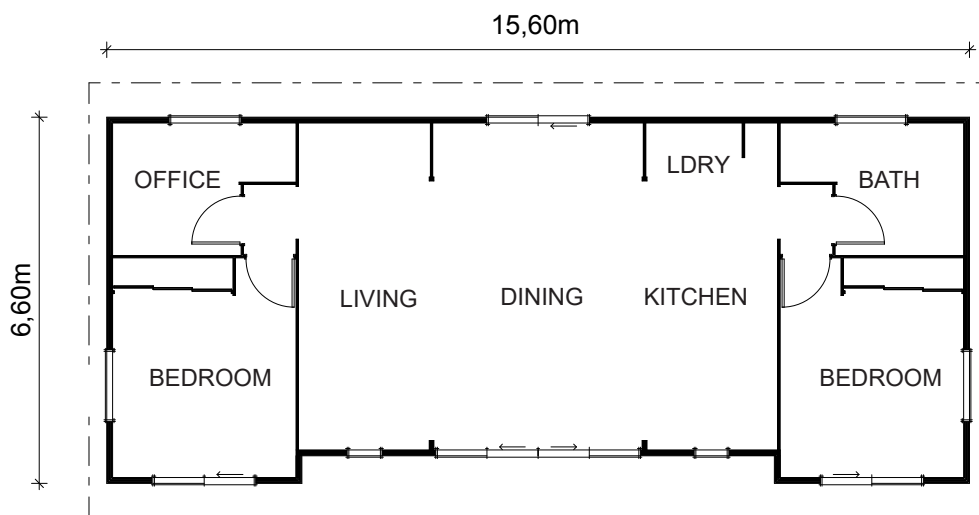

Vacationer Kitset

99m²

 2+ Bedrooms
  1 Living area
  1 Bathrooms

The living area is the central heart of this home with two bedrooms plus an office and one bathroom surrounding the open plan space. Designed using the very latest 'Lifemark' accreditation standards, the compact Vacationer design has space in all the right places. The smaller office or third bedroom can be changed to a second bathroom, and the laundry area can be adapted to create a scullery, which would make an ideal holiday or downsized retirement home.

99m²

 2+ Bedrooms

 1 Living area

 1 Bathrooms

Inclusions

- Insulated exterior walls
- Thermally broken windows and doors
- Interior Walls, doors, wardrobes and cupboards
- Suspended timber subfloor
- Roof framing timbers
- Sarked timber ceilings
- Full building plans for site-specific consent
- Allowance for preparation site-specific consents