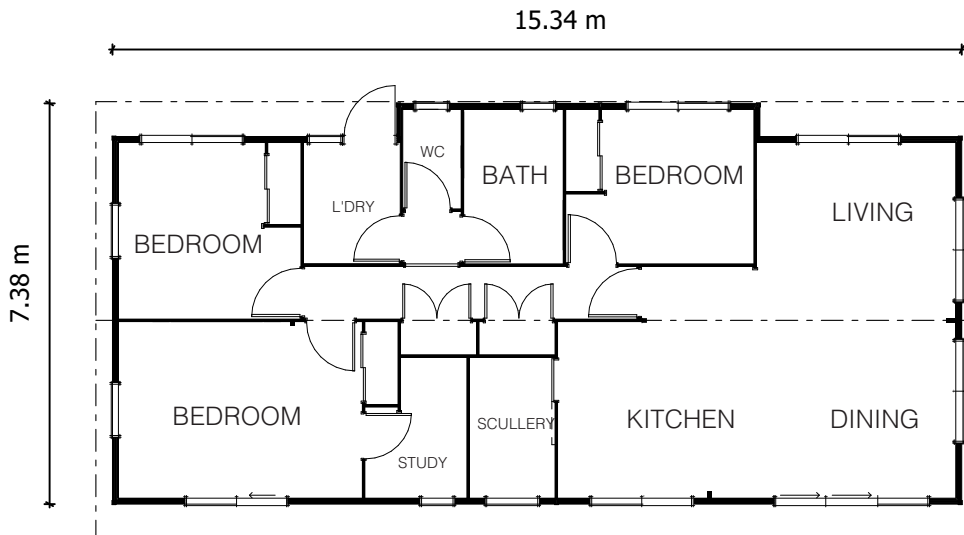

Artists Impression
Accessories not included

Sunview Kitset

105m²

 3 Bedrooms
  1 Living area
  1 Bathroom
 Walk in Pantry
 WIR
 Separate Laundry

The Sunview is a compact three bedroom design. A generous kitchen and scullery are at the heart of this home offering plenty of room for entertaining in the open plan living and dining space. The three double bedrooms, separate toilet and dedicated laundry make this an ideal family home. Storage has been included in the hallway and each bedroom has a built in wardrobe. A study space off the master bedroom provides a private place to work from home or could easily be converted into an ensuite if an additional bathroom is required.

 3 Bedrooms
  1 Living area
  1 Bathroom
 Walk in Pantry
 WIR
 Separate Laundry

Inclusions

- Insulated exterior walls
- Thermally broken windows and doors
- Interior Walls, doors, wardrobes and cupboards
- Suspended timber subfloor
- Roof framing timbers
- Sarked timber ceilings
- Full building plans for site-specific consent
- Allowance for preparation site-specific consents