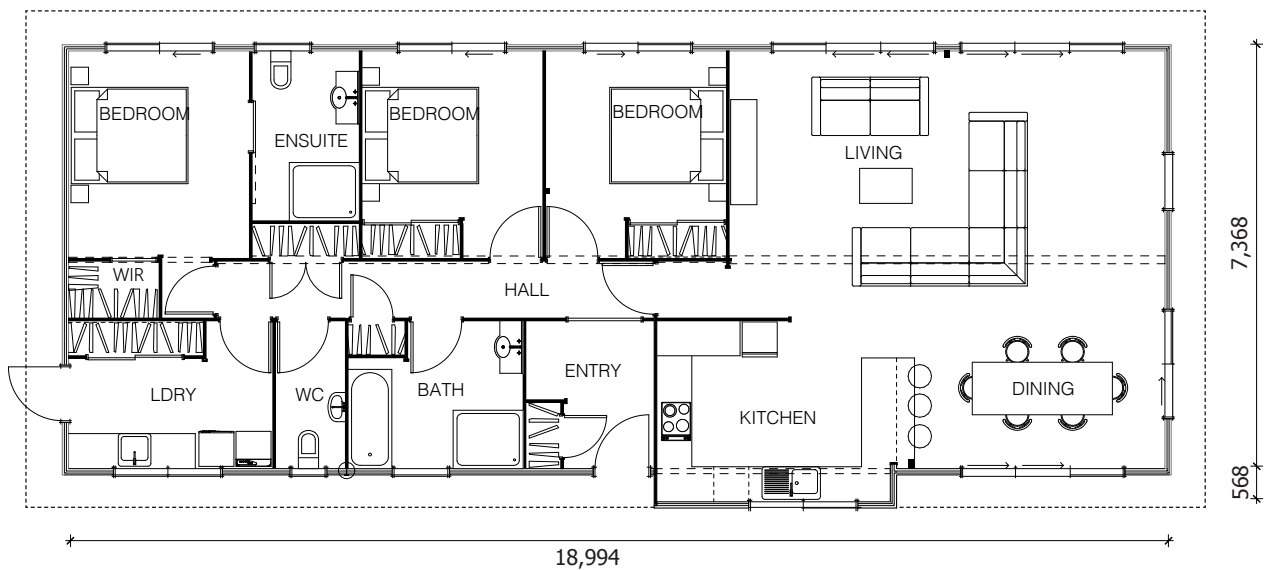

# Bayview

142.34m<sup>2</sup>

 3 Bedrooms  1 Living area  2 Bathrooms + WC

Separate Laundry

Price Slashed!  
~~\$527,000~~  
**\$495,000**  
 includes GST & \$30,000  
 allowance for foundations!

Introducing the Bayview - the epitome of modern living! With construction complete this bespoke ReadyBuilt home is ready to be moved to your site today. The Bayview offers high-raking timber ceilings, sliding doors connecting indoor and outdoor spaces, and three bedrooms including a main suite with a walk-in robe and ensuite. Plenty of storage and a large laundry / mudroom make this a very practical family home.