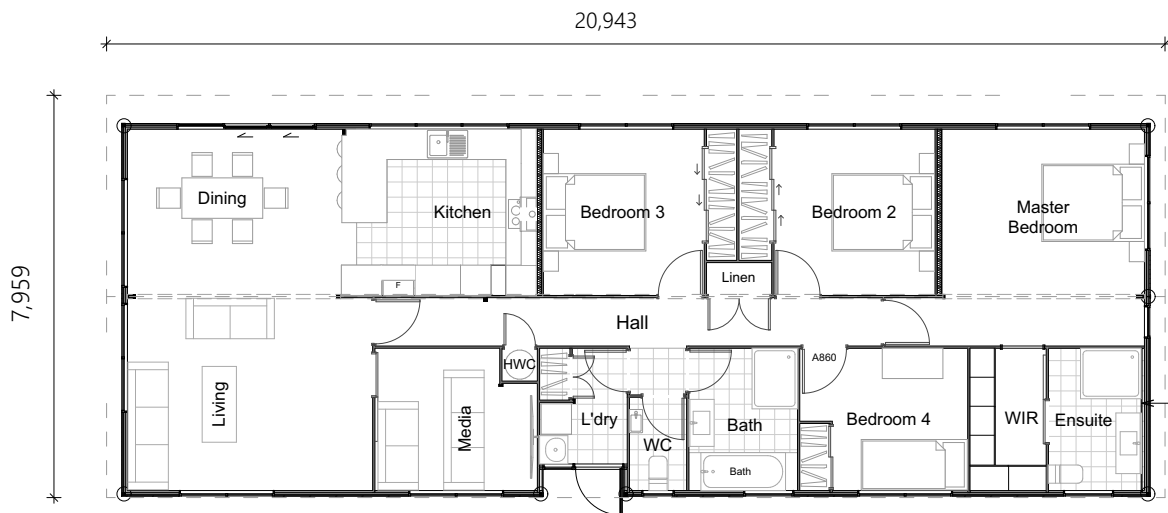

Roseview

147.85m²

Yours for
\$498,000
including GST

 4 Bedrooms
  1 Living area
  2 Bathrooms + WC
 Large WIR Separate Laundry Media Room

The four bedroom Roseview is our biggest ReadyBuilt to date at 147.85m², which includes generous bedrooms, two bathrooms, walk-in-wardrobe, and a media room. The bedrooms in the Roseview are at one end of the home, separating the living and sleeping areas for ultimate peace and quiet. Gable end windows draw your eye up to the raking timber ceilings and offer loads of light into the living and kitchen space.

ReadyBuilt
 by  LOCKWOOD

Roseview

147.85m²

4 Bedrooms

1 Living area

2 Bathrooms + WC

Media Room

Separate Laundry