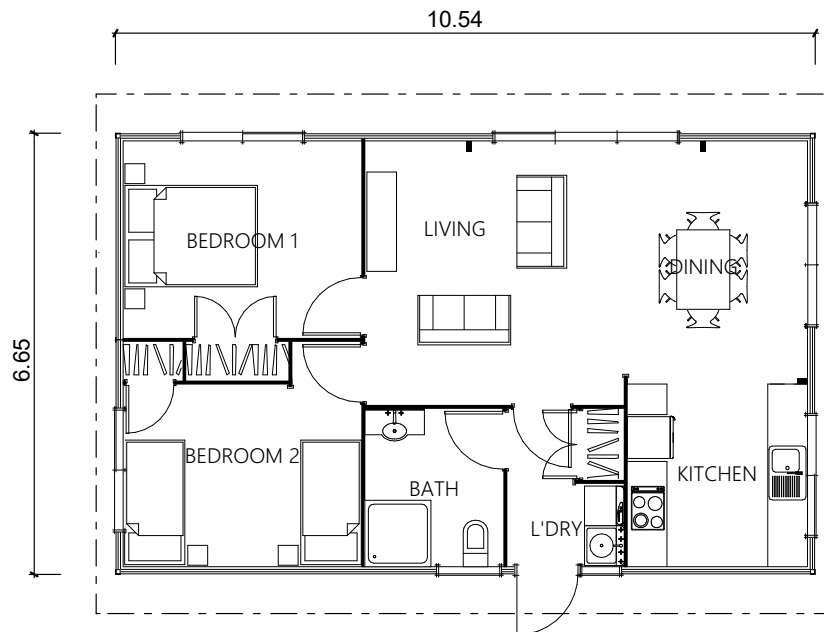

# Lakeview 232 70m<sup>2</sup>

 2 Bedrooms    1 Living area    1 Bathroom   Laundry

Yours for  
**\$292,000**  
incl GST  
**Save \$11,000!**

Mountain view, sea view, garden view? Whatever your outlook, this surprisingly spacious small home exudes warmth and character and will perfectly suit any scene. The Lakeview works equally well as a second dwelling, for first time home buyers or for bringing older family members closer to home whilst maintaining their independence.