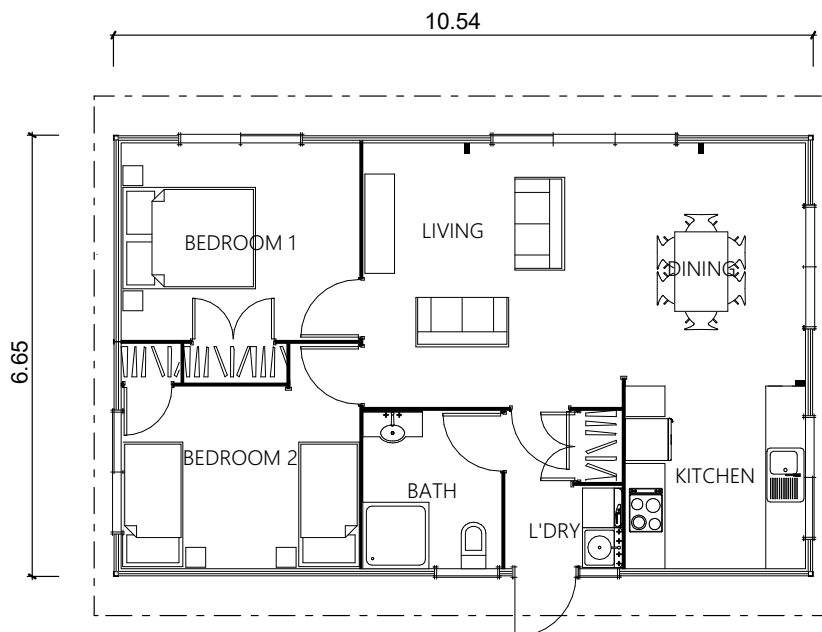

Lakeview 232 70m²

 2 Bedrooms  1 Living area  1 Bathroom Laundry

Yours for
\$292,000
incl GST
Save \$11,000!

Mountain view, sea view, garden view? Whatever your outlook, this surprisingly spacious small home exudes warmth and character and will perfectly suit any scene. The Lakeview works equally well as a second dwelling, for first time home buyers or for bringing older family members closer to home whilst maintaining their independence.