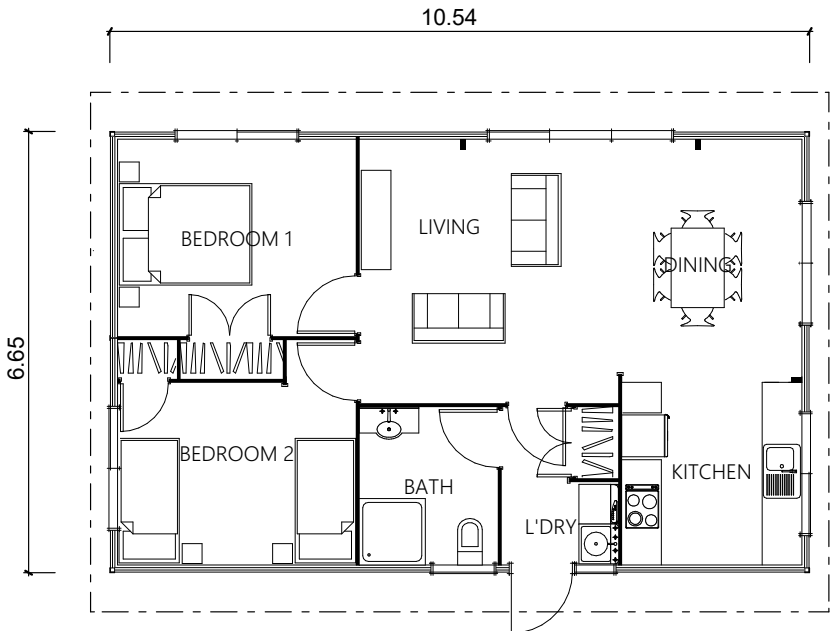

Yours for
~~\$318,000~~
\$292,000
incl GST

Lakeview 232 70m²

 2 Bedrooms  1 Living area  1 Bathroom Laundry

Mountain view, sea view, garden view? Whatever your outlook, this surprisingly spacious small home exudes warmth and character and will perfectly suit any scene. The Lakeview works equally well as a second dwelling, for first time home buyers or for bringing older family members closer to home whilst maintaining their independence.