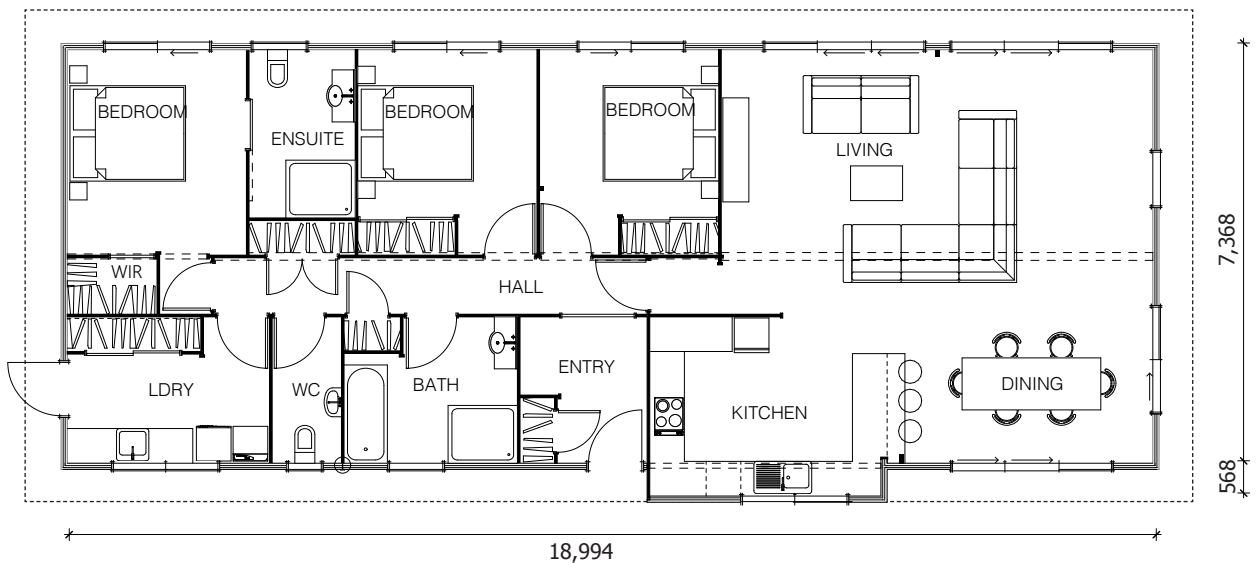

Bayview

142.34m²

Yours for
\$527,000
 incl GST

 3 Bedrooms  1 Living area  2 Bathrooms + WC

Separate Laundry

Introducing the Bayview - the epitome of modern living! With construction starting soon, this bespoke ReadyBuilt home offers high-raking timber ceilings, sliding doors connecting indoor and outdoor spaces, and three generously sized bedrooms including a main suite with a walk-in robe and ensuite. The modern soft greys and blonded pine interior create a stylish and inviting space. With ample storage throughout, including a huge laundry and linen cupboards, the Bayview offers both functionality and aesthetics. Don't miss out on this one-of-a-kind opportunity - contact us now to learn more about Bayview and make it your dream home!