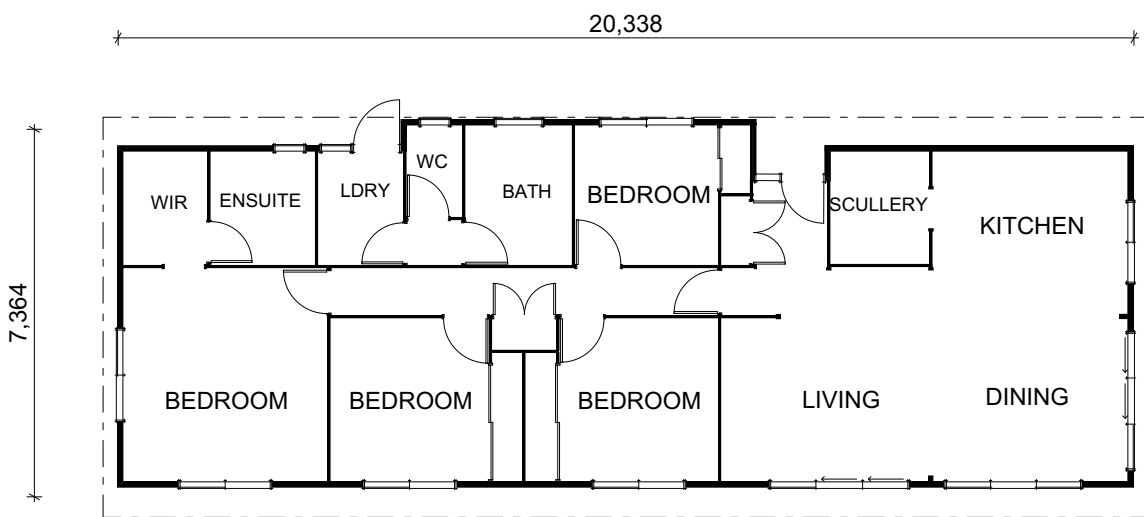

# Riverview Monopitch 142m<sup>2</sup>

 4 Bedrooms
  1 Living area
  2 Bathrooms
 Walk in Pantry Large WIR Separate Laundry

The four bedroom Riverview packs a whole lot into a 142m<sup>2</sup> footprint, including generous bedrooms, two bathrooms, scullery and walk-in-wardrobe. The bedrooms in the Riverview are at one end of the home, separating the living and sleeping areas for ultimate peace and quiet. The monopitch roofline is a modern design and offer loads of light into the living and kitchen space.

# Riverview Monopitch 142m<sup>2</sup>

 4 Bedrooms

 1 Living area

 2 Bathrooms

Separate Laundry

Large WIR