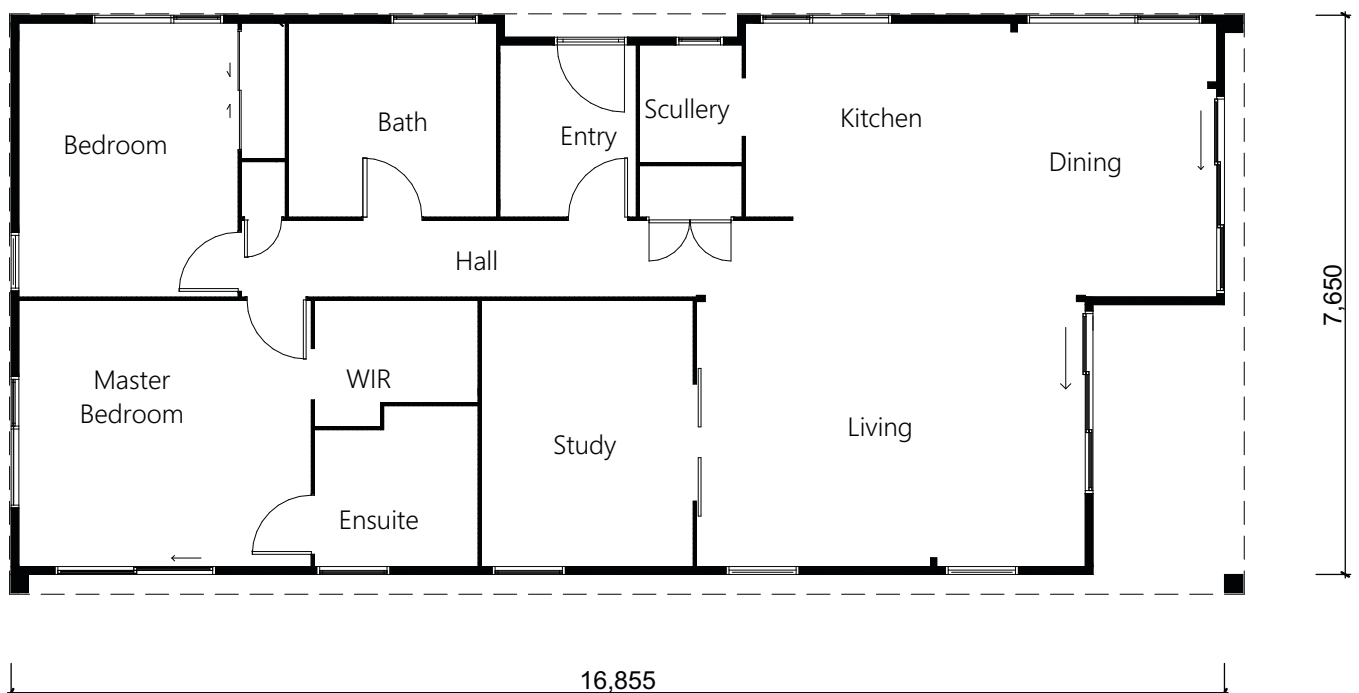

Yours for
\$585,000
 incl GST

Karewa Show Home For Sale!

120m²

 2 Bedrooms  2 Bathrooms  2 Living areas

The Karewa Show Home is a brilliant example of how thoughtful design can make a 120m² space feel luxurious and spacious. With two bedrooms and a media room that easily converts into a third bedroom, it offers flexibility for families or guests.

Karewa Show Home

120m²

 2 Bedrooms  2 Living areas  2 Bathrooms  Scullery  WIR  Separate Laundry

Karewa Show Home Specification

120m²

Exterior

Walls	Lockwood R2.1 insulated 107mm Aluminium in Arctic White
	Lockwood R2.1 insulated VG Pine stained in Danish Oil
Joinery	Southern41 Thermally Broken Double Glazed Aluminium in FlaxPod Matte
Roof	Coloursteel 5-Rib in FlaxPod Matte
Flashings	Coloursteel in FlaxPod Matte
Fascia / Barge Boards	30mm Lockwood fascia and barge boards wrapped in Coloursteel in FlaxPod Matte
Decking and Balustrade	Kwila
Soffits	19mm Lockwood Lining
Spouting	Marley in FlaxPod Matte
Entry Door	Stellar SR20 in FlaxPod Matte