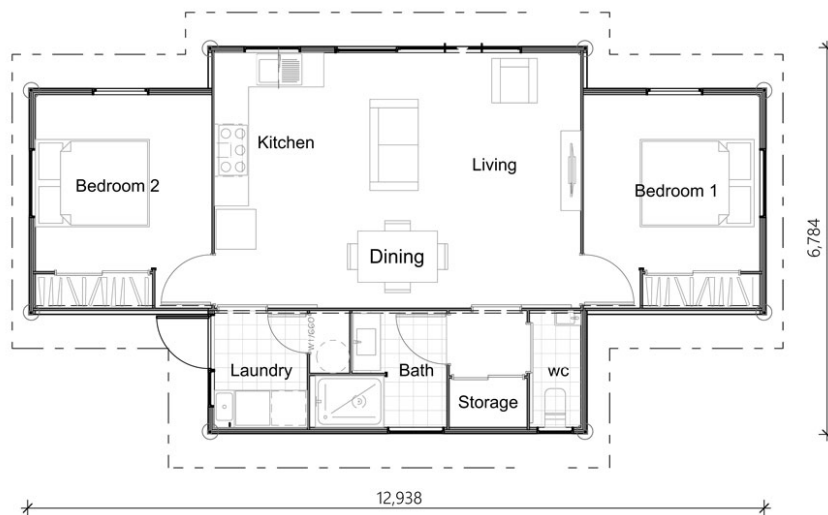

# Teoteo Monopitch 70m<sup>2</sup>

 2 Bedrooms
  1 Living area
  1 Bathrooms
  Laundry

The Teoteo is a smart little home that looks and feels much bigger than its footprint. At the heart is a light-filled open-plan living area, with two spacious bedrooms on either side. Handy extras like a separate toilet, storage, and laundry are neatly tucked away at the back.