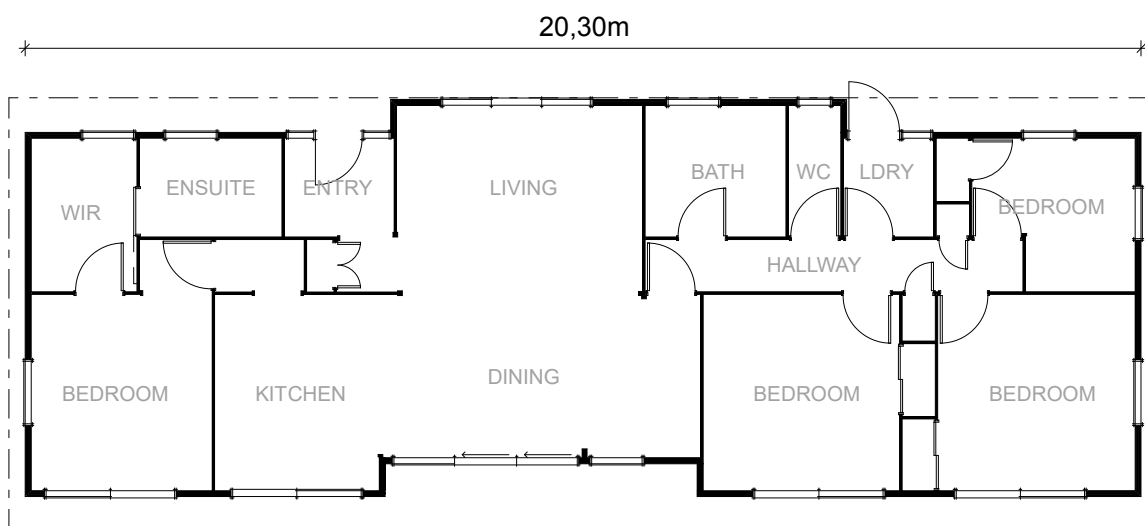

Artist's Impression Only
www.virtual-media.co.nz

Homestead

136m²

 4 Bedrooms
  1 Living area
  2 Bathrooms + WC
  Laundry

The Homestead is our newest ReadyBuilt design, and at 136m² it's our biggest relocatable home, able to be moved in one go. All the standout features from the popular 3 bed Lifestyler have been captured in this plan, with a new dedicated entrance and four bedrooms making our new Homestead the perfect family home. Open, bright and boasting a separate master with en-suite and walk in robe, it's a contemporary option just perfect for either a rural or urban environment, and waiting for a growing family to make it their new Homestead.

Homestead

136m²

 4 Bedrooms

 1 Living area

 2 Bathrooms

Separate Laundry

Large WIR

ReadyBuilt homes include