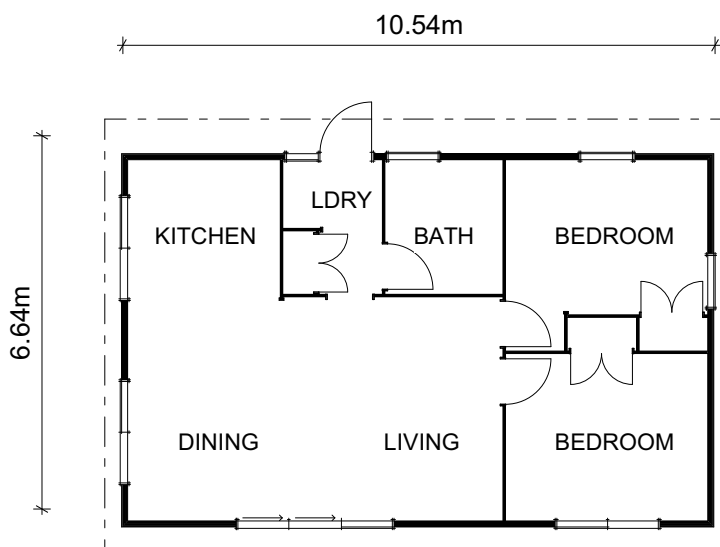

Lakeview Trussed

70m²

 2 Bedrooms
  1 Living area
  1 Bathrooms
  Laundry

Mountain view, sea view, garden view? Whatever your outlook, this surprisingly spacious small home exudes warmth and character and will perfectly suit any scene. The Lakeview works equally well as a second dwelling, for first time home buyers or for bringing older family members closer to home whilst maintaining their independence.