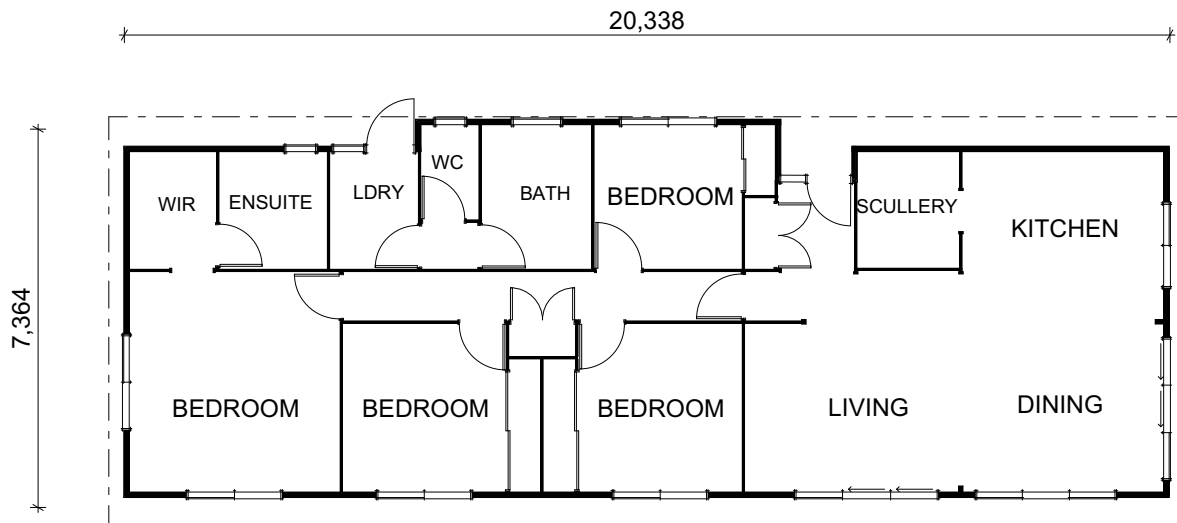

# Riverview Trussed

142m<sup>2</sup>

 4 Bedrooms
  1 Living area
  2 Bathrooms
 Walk in Pantry
 WIR
 Separate Laundry

The four bedroom Riverview packs a whole lot into a 142m<sup>2</sup> footprint, including generous bedrooms, two bathrooms, scullery and walk-in-wardrobe. The bedrooms in the Riverview are at one end of the home, separating the living and sleeping areas for ultimate peace and quiet. This cost-effective version of the Riverview plan features a trussed gable roofline and painted ceilings. You have the option to upgrade to high raking timber ceilings.

# Riverview Trussed

142m<sup>2</sup>

 4 Bedrooms  1 Living area  2 Bathrooms Walk in Pantry WIR Separate Laundry